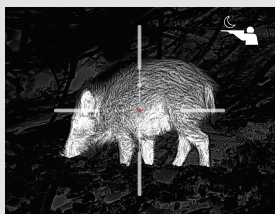

Wild 635L Pro

Key Features

- 640×512 thermal resolution with NETD < 15mK
- Inbuilt laser range finder with the split type up to 1200m
- Silent button never any noise
- User-friendly operation experience of the menu
- Up to 64GB of storage capacity
- 1600*1200 resolution with 0.5 inch OLED display
- Replaceable lithium batteries bring constant work up to 6h
- New joystick design so as to more steady operation
- One-handed focusing wheel structure
- Easily dis-mountable battery cover design

Applications

Night hunting